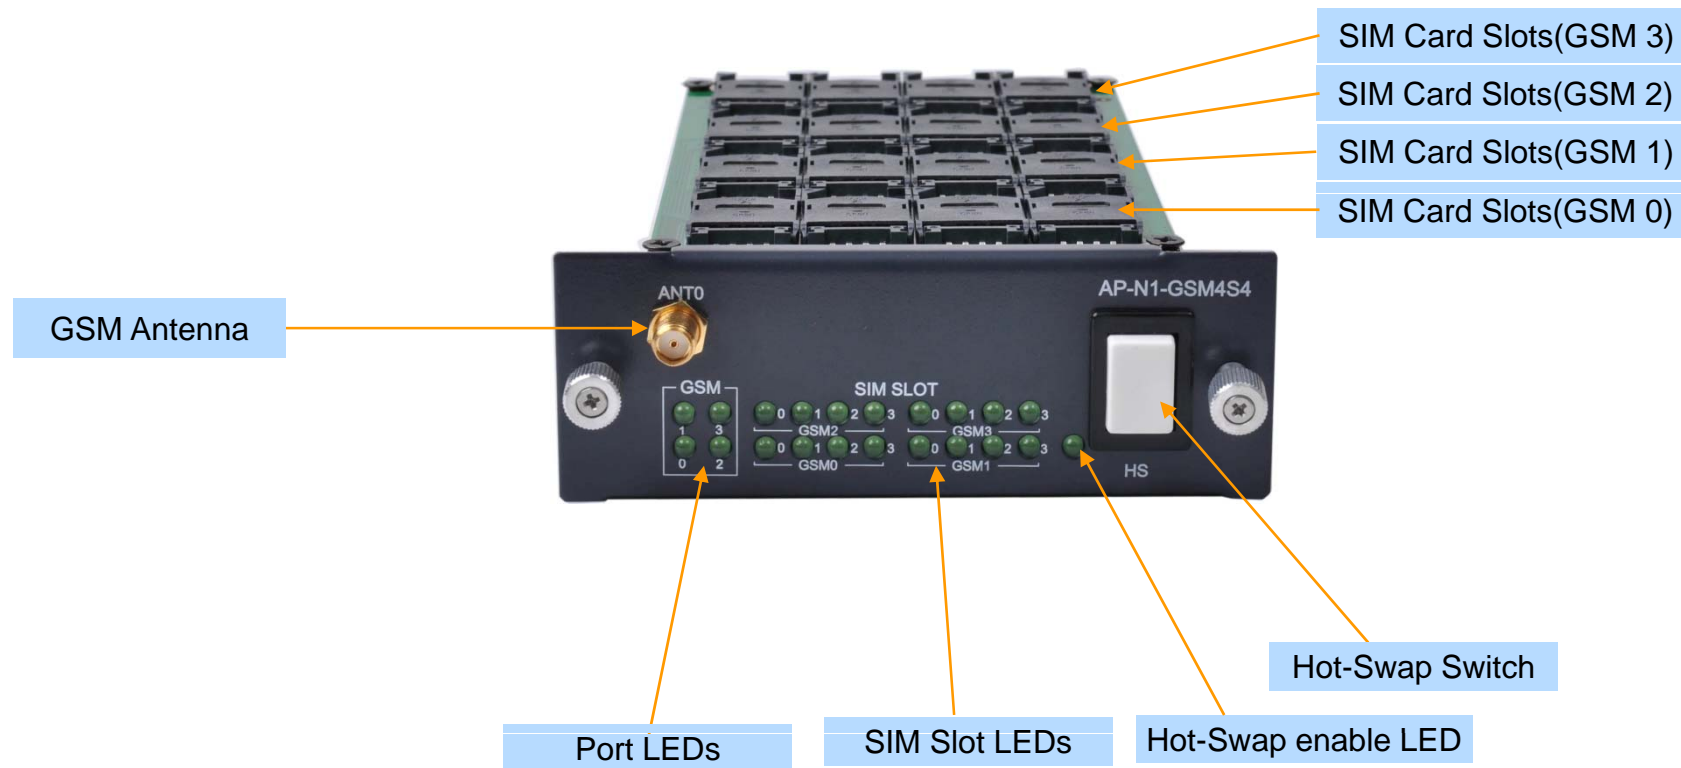

# GSM SIM Rotation Modules

# AP-N1-GSM2S4

Four(4) SIM Card Slots/GSM Port

AP-N1-GSM2S4  
(2-Port GSM Module, 4 SIM Card Slots per GSM Port)

# AP-N1-GSM4S4

Quad(4) SIM Card Slots/GSM Port

AP-N1-GSM4S4  
(4-Port GSM Module, 4 SIM Card Slots per GSM Port)

# AP-N1-GSM4S8

Octal(8) SIM Card Slots/GSM Port

AP-N1-GSM4S8  
(4-Port GSM Module, 8 SIM Card Slots per a GSM Port)